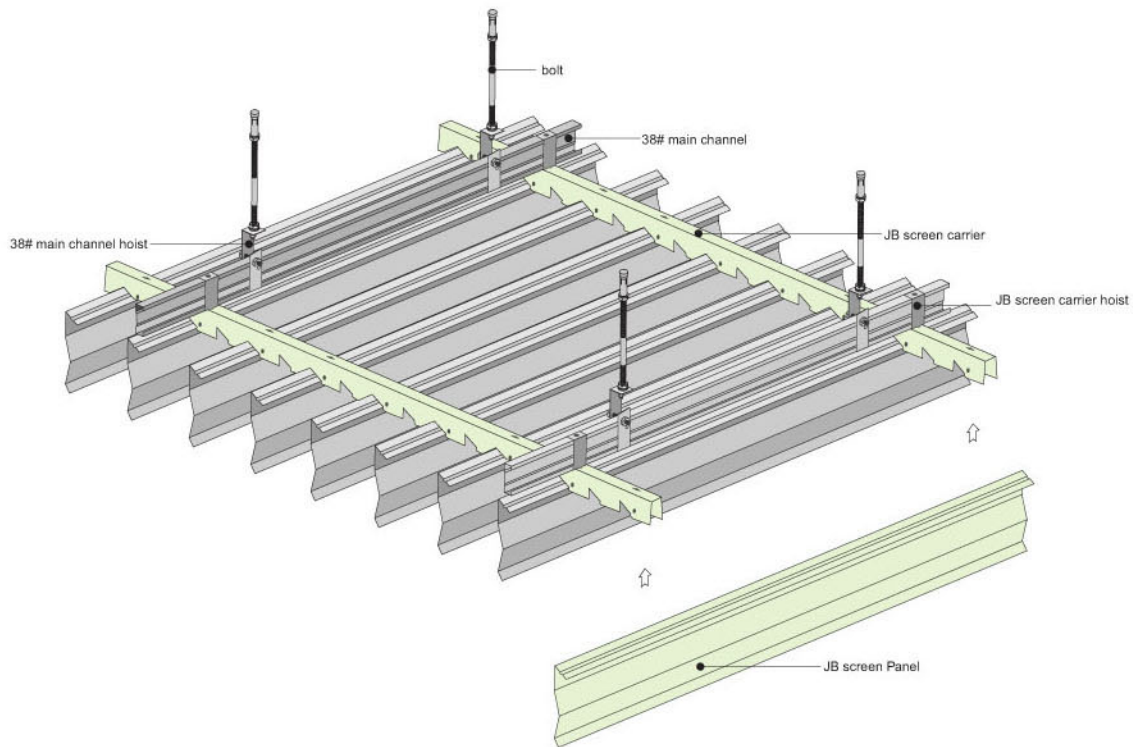

## JA / JB / JC SCREEN CEILING

Material: aluminum

Surface treatment: powder coating or pre-painted

Thickness: 0.4-1.0mm

Color: RAL color and wooden grain colors are available for choice

JA Screen Ceiling

unit:mm

Item No.	Height	Thickness
JA/JB/JC 50	50	0.4-0.8
JA/JB/JC 70	75	
JA/JB/JC 100	100	0.5-1.0
JA/JB/JC 125	125	
JA/JB/JC 150	150	
JA/JB/JC 200	200	

JA Screen Ceiling Panel

JB Screen Ceiling Panel

JC Screen Ceiling Panel

JA Screen Carrier

JB Screen Carrier

JC SCREEN CARRIER

JB screen ceiling installation drawing

<p><b>JB SCREEN CARRIER</b> Material: steel Surface treatment: galvanized steel Height: 30mm Thickness: 0.7mm</p>	<p><b>JA SCREEN CARRIER</b> Material: steel Surface treatment: galvanized steel Height: 60mm Thickness: 0.7mm</p>	<p><b>JC SCREEN CARRIER</b> Material: steel Surface treatment: galvanized steel Height: 30mm Thickness: 0.7mm</p>	<p><b>JB SCREEN CARRIER HOIST</b> Material: steel Surface treatment: galvanized steel Length: 22mm Thickness: 0.5 mm</p>	<p><b>38# MAIN CHANNEL</b> Material: steel Surface treatment: galvanized steel Spec.: 38x12mm Length: 3000mm or on request Thickness: 0.8mm</p>
<p><b>BOLT</b> Material: steel Surface treatment: galvanized steel Length: 1000mm or 3000mm on request Thickness: 6/8mm</p>	<p><b>MAIN CHANNEL CONNECTOR</b> Material: steel Surface treatment: galvanized steel Height: 41/53mm Thickness: 1.0mm</p>	<p><b>38# MAIN CHANNEL HOIST</b> Material: steel Surface treatment: galvanized steel Height: 95/105mm Thickness: 1.0mm</p>	<p><b>WINDPROOF L SHAPED WALL ANGLE</b> Material: Aluminum alloy Surface treatment: Powder coating Spec.: 25x25mm Length: 3000mm or on request Thickness: 0.6mm or on request</p>	<p><b>WINDPROOF W SHAPED WALL ANGLE</b> Material: Aluminum alloy Surface treatment: Powder coating Spec.: 24x11x11x24mm Length: 3000mm or on request Thickness: 0.6mm or on request</p>