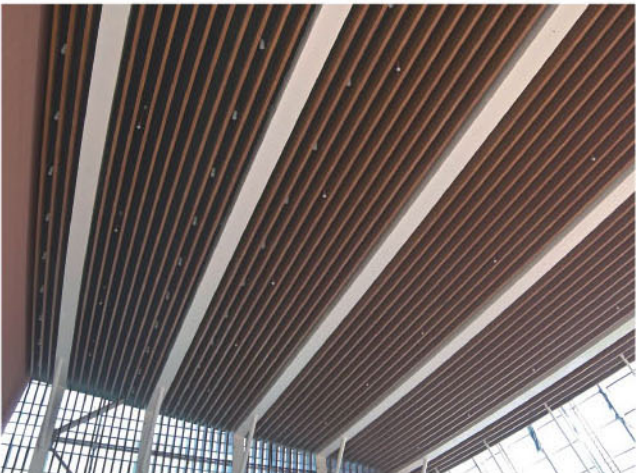

## JA / JB / JC SCREEN CEILING

Material: aluminum

Surface treatment: powder coating or pre-painted

Thickness: 0.4-1.0mm

Color: RAL color and wooden grain colors are available for choice

JA Screen Ceiling

unit:mm

JA Screen Carrier

JB Screen Carrier

JC SCREEN CARRIER

JB screen ceiling installation drawing

<p><b>JB SCREEN CARRIER</b> Material: steel Surface treatment: galvanized steel Height: 30mm Thickness: 0.7mm</p>	<p><b>JA SCREEN CARRIER</b> Material: steel Surface treatment: galvanized steel Height: 60mm Thickness: 0.7mm</p>	<p><b>JC SCREEN CARRIER</b> Material: steel Surface treatment: galvanized steel Height: 30mm Thickness: 0.7mm</p>	<p><b>JB SCREEN CARRIER HOIST</b> Material: steel Surface treatment: galvanized steel Length: 22mm Thickness: 0.5 mm</p>	<p><b>38# MAIN CHANNEL</b> Material: steel Surface treatment: galvanized steel Spec.: 38x12mm Length: 3000mm or on request Thickness: 0.8mm</p>
<p><b>BOLT</b> Material: steel Surface treatment: galvanized steel Length: 1000mm or 3000mm on request Thickness: 6/8mm</p>	<p><b>MAIN CHANNEL CONNECTOR</b> Material: steel Surface treatment: galvanized steel Height: 41/53mm Thickness: 1.0mm</p>	<p><b>38# MAIN CHANNEL HOIST</b> Material: steel Surface treatment: galvanized steel Height: 95/105mm Thickness: 1.0mm</p>	<p><b>WINDPROOF L SHAPED WALL ANGLE</b> Material: Aluminum alloy Surface treatment: Powder coating Spec.: 25x25mm Length: 3000mm or on request Thickness: 0.6mm or on request</p>	<p><b>WINDPROOF W SHAPED WALL ANGLE</b> Material: Aluminum alloy Surface treatment: Powder coating Spec.: 24x11x11x24mm Length: 3000mm or on request Thickness: 0.6mm or on request</p>

### ED WATERDROP SCREEN CEILING

Material: aluminum

Surface treatment: powder coating or pre-painted

Thickness: 0.8-1.5mm

Color: RAL color and wooden grain colors are available for choice

ED10018 waterdrop screen ceiling  
ED10025 waterdrop screen ceiling  
ED25040 waterdrop screen ceiling