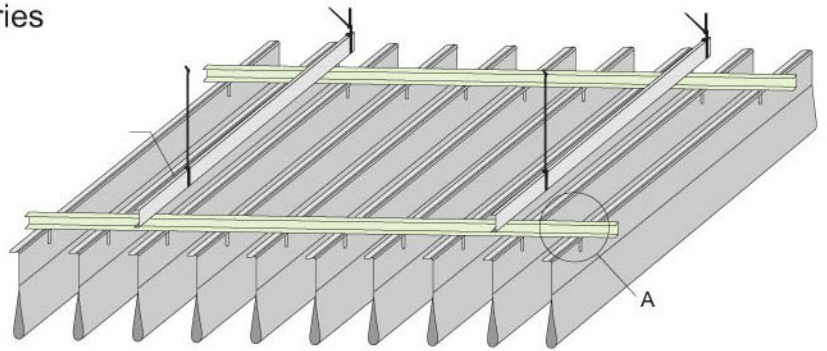

EDB waterdrop screen ceiling series