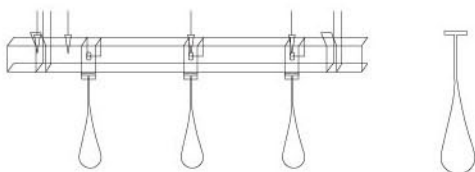

EDT10025 waterdrop screen ceiling