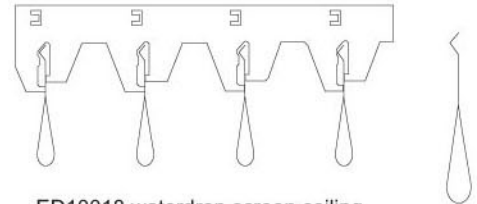

ED WATERDROP SCREEN CEILING

Material: aluminum

Surface treatment: powder coating or pre-painted

Thickness: 0.8-1.5mm

Color: RAL color and wooden grain colors are available for choice

ED10018 waterdrop screen ceiling
ED10025 waterdrop screen ceiling
ED25040 waterdrop screen ceiling