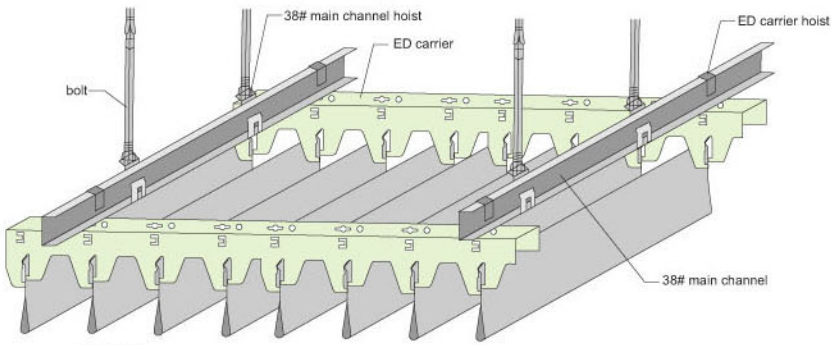

ED WATERDROP SCREEN CEILING

Material: aluminum

Surface treatment: powder coating or pre-painted

Thickness: 0.8-1.5mm

Color: RAL color and wooden grain colors are available for choice

ED10018 waterdrop screen ceiling
ED10025 waterdrop screen ceiling
ED25040 waterdrop screen ceiling