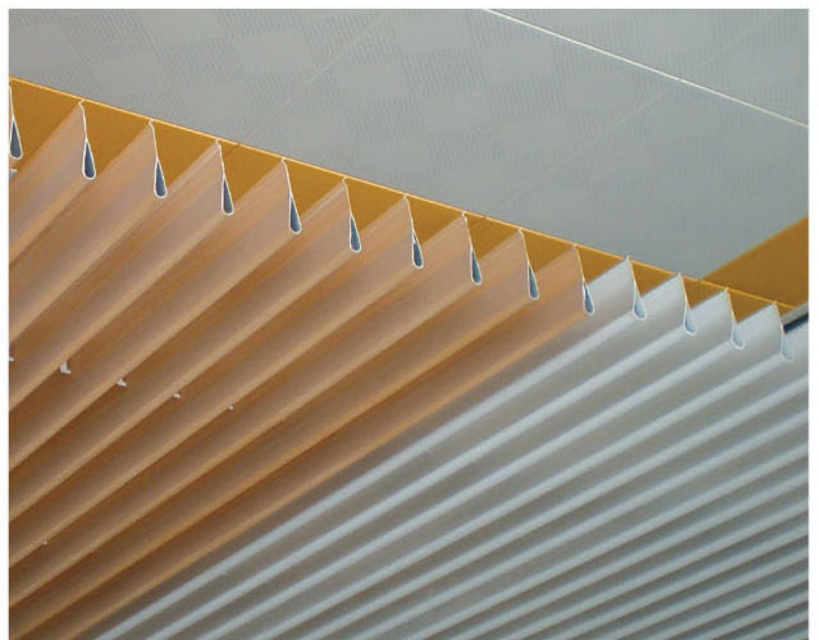

JA Screen Carrier

JB Screen Carrier

JC SCREEN CARRIER

JB screen ceiling installation drawing

<p><b>JB SCREEN CARRIER</b> Material: steel Surface treatment: galvanized steel Height: 30mm Thickness: 0.7mm</p>	<p><b>JA SCREEN CARRIER</b> Material: steel Surface treatment: galvanized steel Height: 60mm Thickness: 0.7mm</p>	<p><b>JC SCREEN CARRIER</b> Material: steel Surface treatment: galvanized steel Height: 30mm Thickness: 0.7mm</p>	<p><b>JB SCREEN CARRIER HOIST</b> Material: steel Surface treatment: galvanized steel Length: 22mm Thickness: 0.5 mm</p>	<p><b>38# MAIN CHANNEL</b> Material: steel Surface treatment: galvanized steel Spec.: 38x12mm Length: 3000mm or on request Thickness: 0.8mm</p>
<p><b>BOLT</b> Material: steel Surface treatment: galvanized steel Length: 1000mm or 3000mm on request Thickness: 6/8mm</p>	<p><b>MAIN CHANNEL CONNECTOR</b> Material: steel Surface treatment: galvanized steel Height: 41/53mm Thickness: 1.0mm</p>	<p><b>38# MAIN CHANNEL HOIST</b> Material: steel Surface treatment: galvanized steel Height: 95/105mm Thickness: 1.0mm</p>	<p><b>WINDPROOF L SHAPED WALL ANGLE</b> Material: Aluminum alloy Surface treatment: Powder coating Spec.: 25x25mm Length: 3000mm or on request Thickness: 0.6mm or on request</p>	<p><b>WINDPROOF W SHAPED WALL ANGLE</b> Material: Aluminum alloy Surface treatment: Powder coating Spec.: 24x11x11x24mm Length: 3000mm or on request Thickness: 0.6mm or on request</p>

### ED WATERDROP SCREEN CEILING

Material: aluminum

Surface treatment: powder coating or pre-painted

Thickness: 0.8-1.5mm

Color: RAL color and wooden grain colors are available for choice

ED10018 waterdrop screen ceiling  
ED10025 waterdrop screen ceiling  
ED25040 waterdrop screen ceiling

### EDB waterdrop screen ceiling series

EDT5030 waterdrop screen ceiling

EDT10025 waterdrop screen ceiling

ED8025 waterdrop screen ceiling

ED wooden color waterdrop screen ceiling series