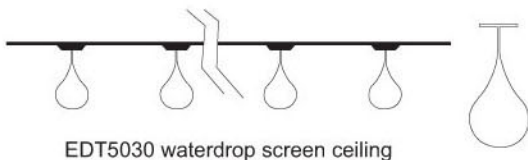

EDT5030 waterdrop screen ceiling